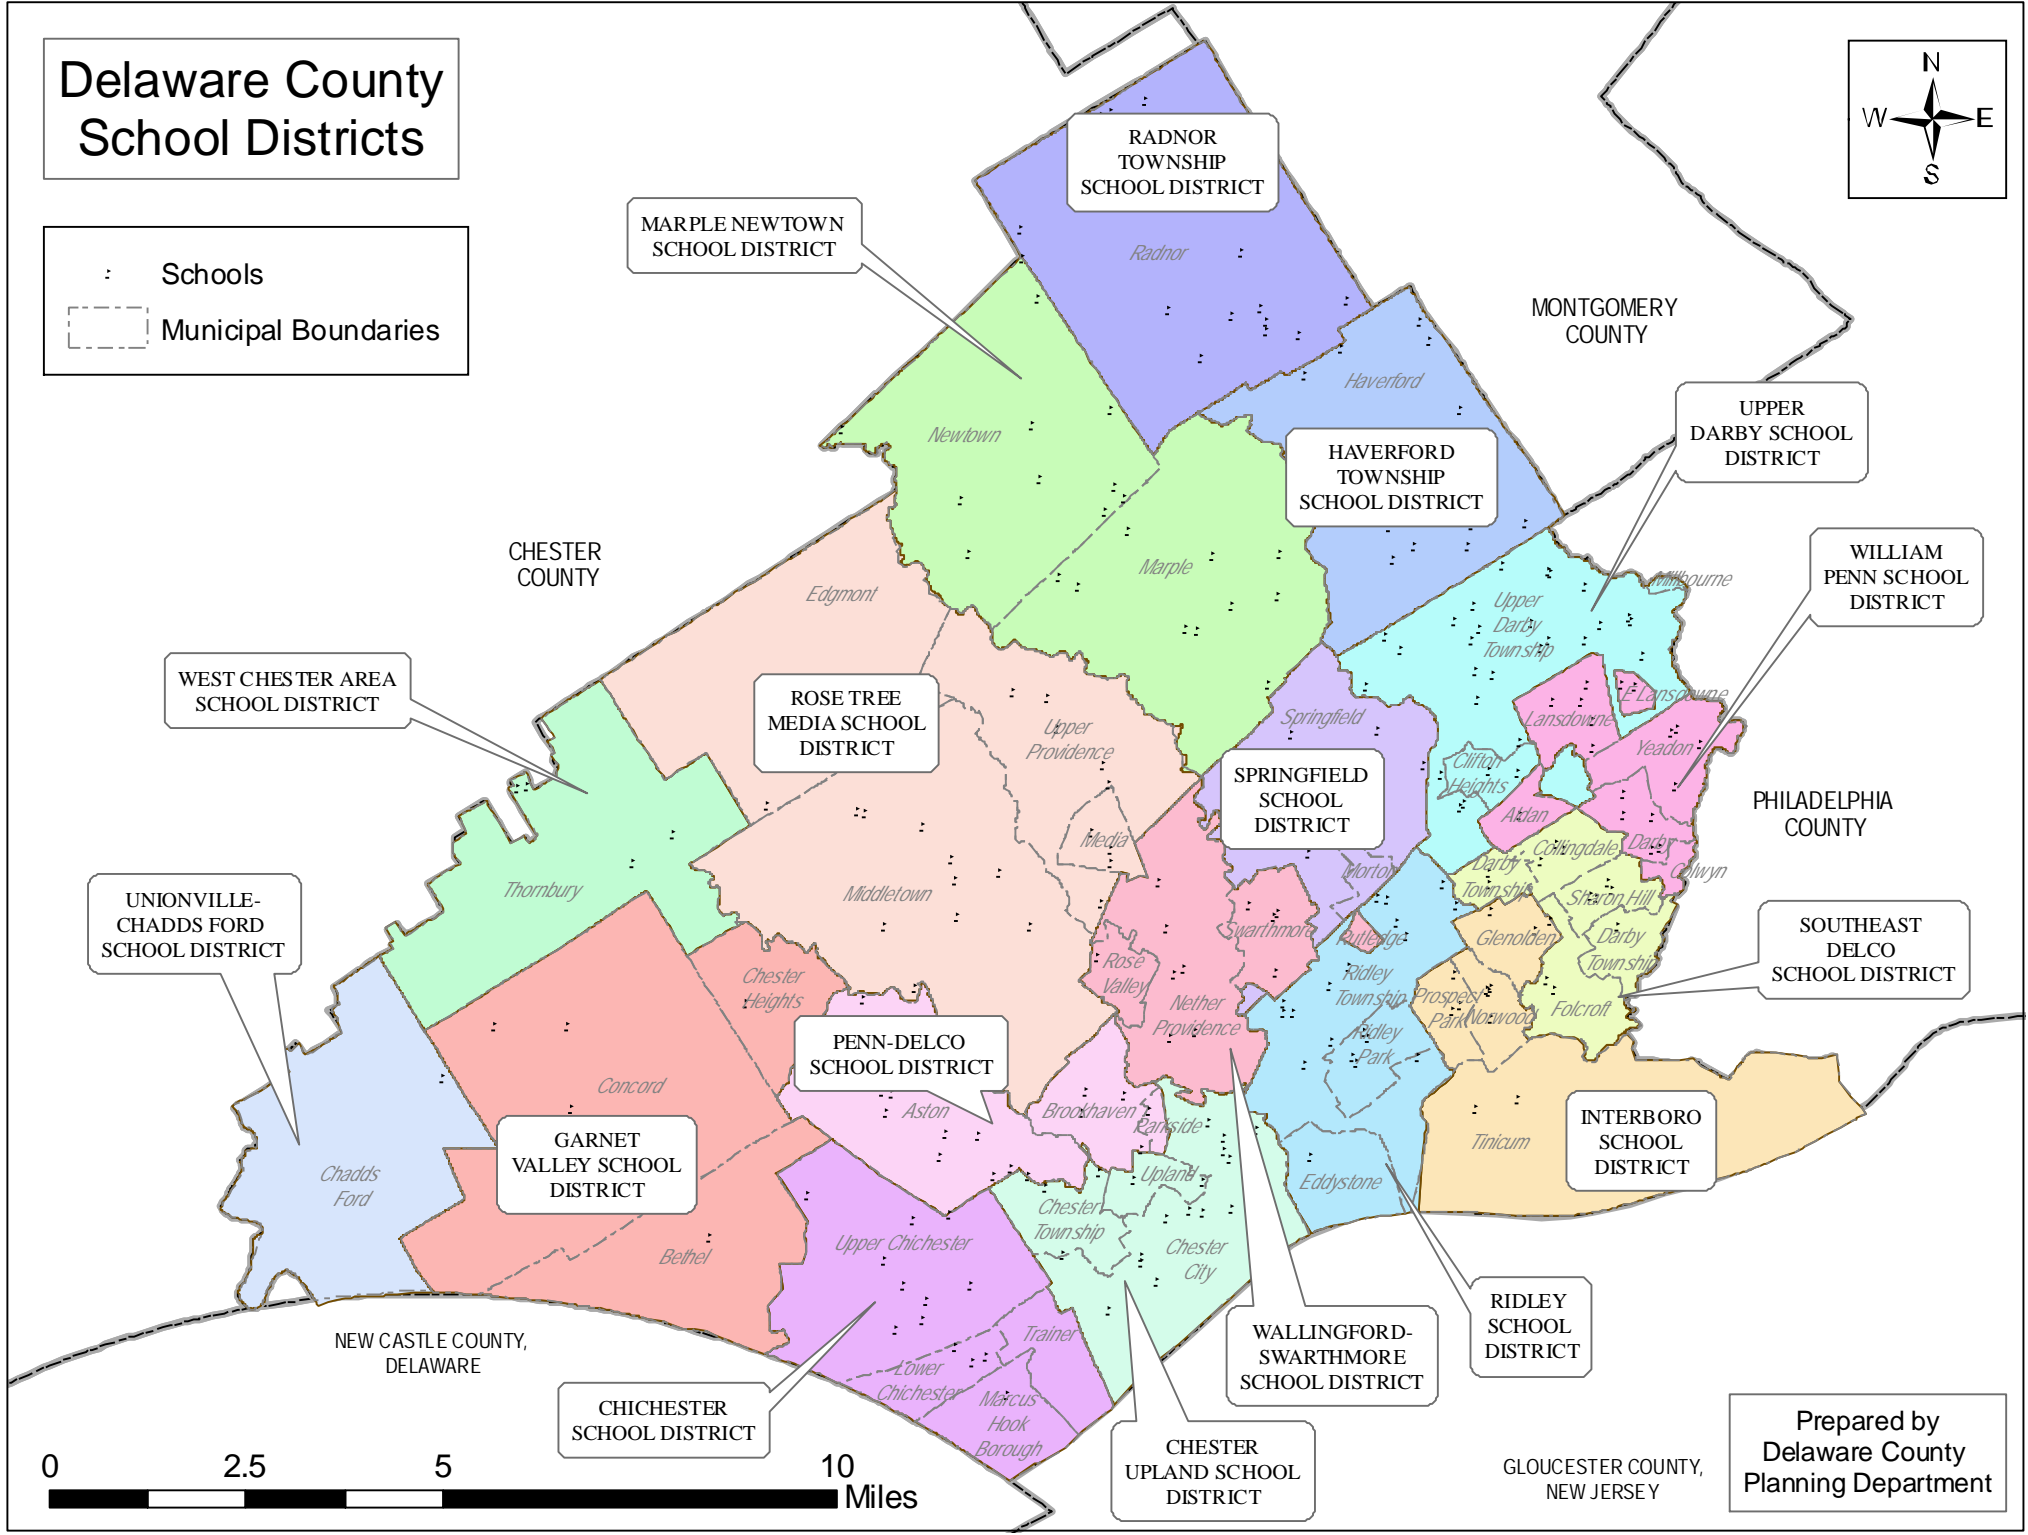

Delaware County School Districts

• Schools

▭ Municipal Boundaries

Prepared by
Delaware County
Planning Department

GLOUCESTER COUNTY,
NEW JERSEY